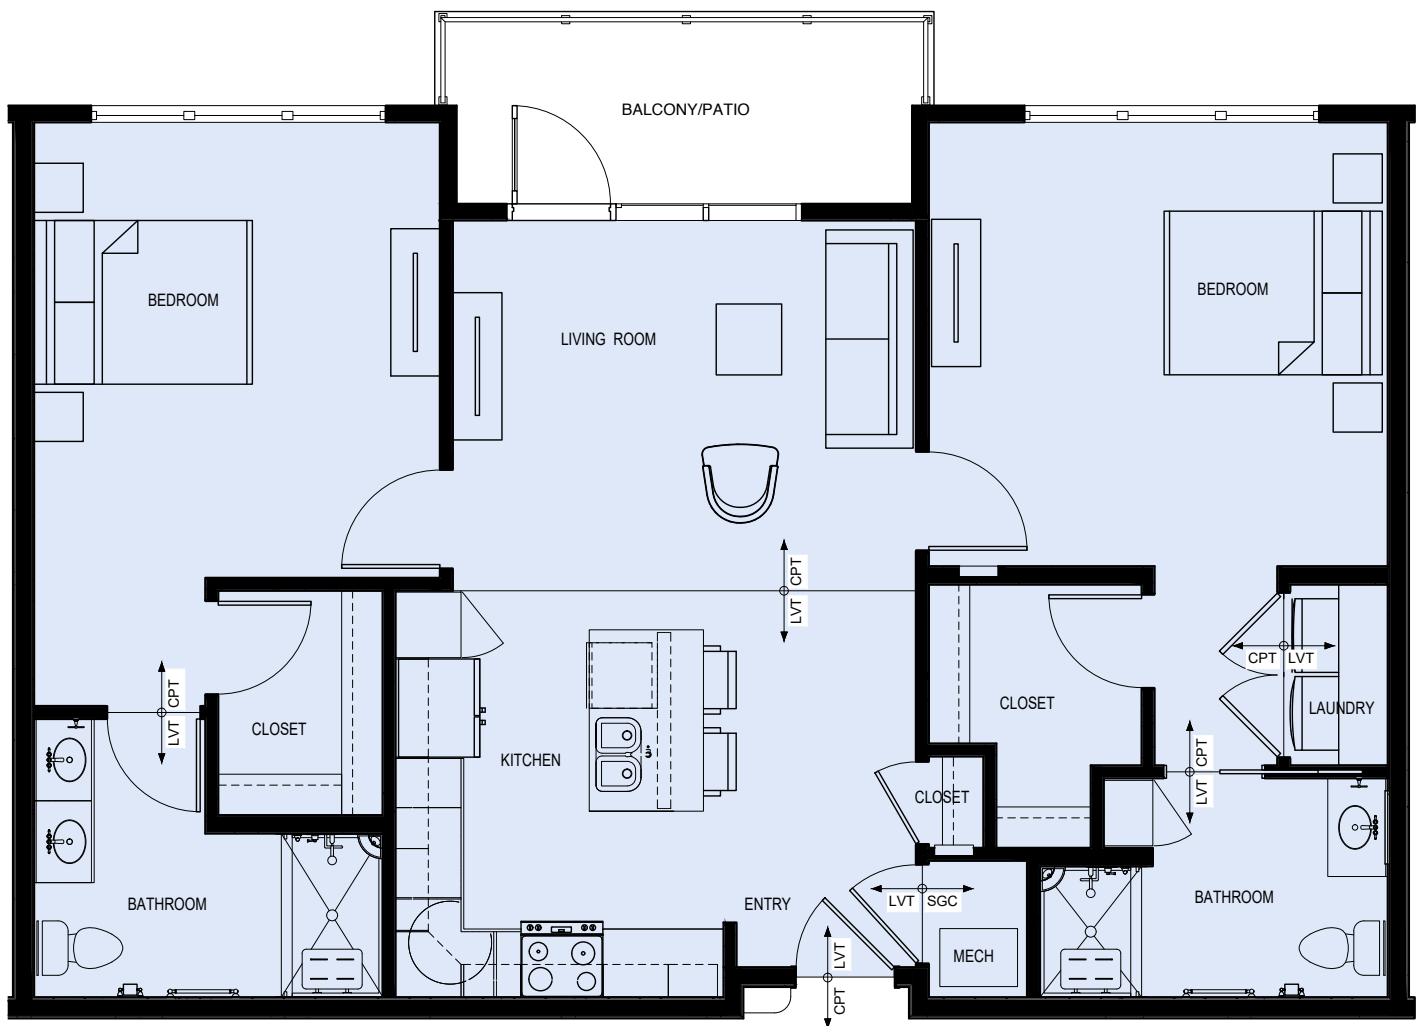

INDEPENDENT LIVING

● **Argyll** - One-bedroom Studio Apartment (665 sq. ft.)

NOTE: Only 1 available in this style

INDEPENDENT LIVING

● Berwick - One-bedroom Apartment (725 sq. ft.)

INDEPENDENT LIVING

● Dunbarton - One-bedroom with Den Apartment (915 sq. ft.)

INDEPENDENT LIVING

● **Edinburgh** - Two-bedroom Apartment (1120 sq. ft.)

INDEPENDENT LIVING

● **Edinburgh** - Two-bedroom with Two Showers (1120 sq. ft.)

INDEPENDENT LIVING

● **Highland** - Two-bedroom with Sunroom (1475 sq. ft.)