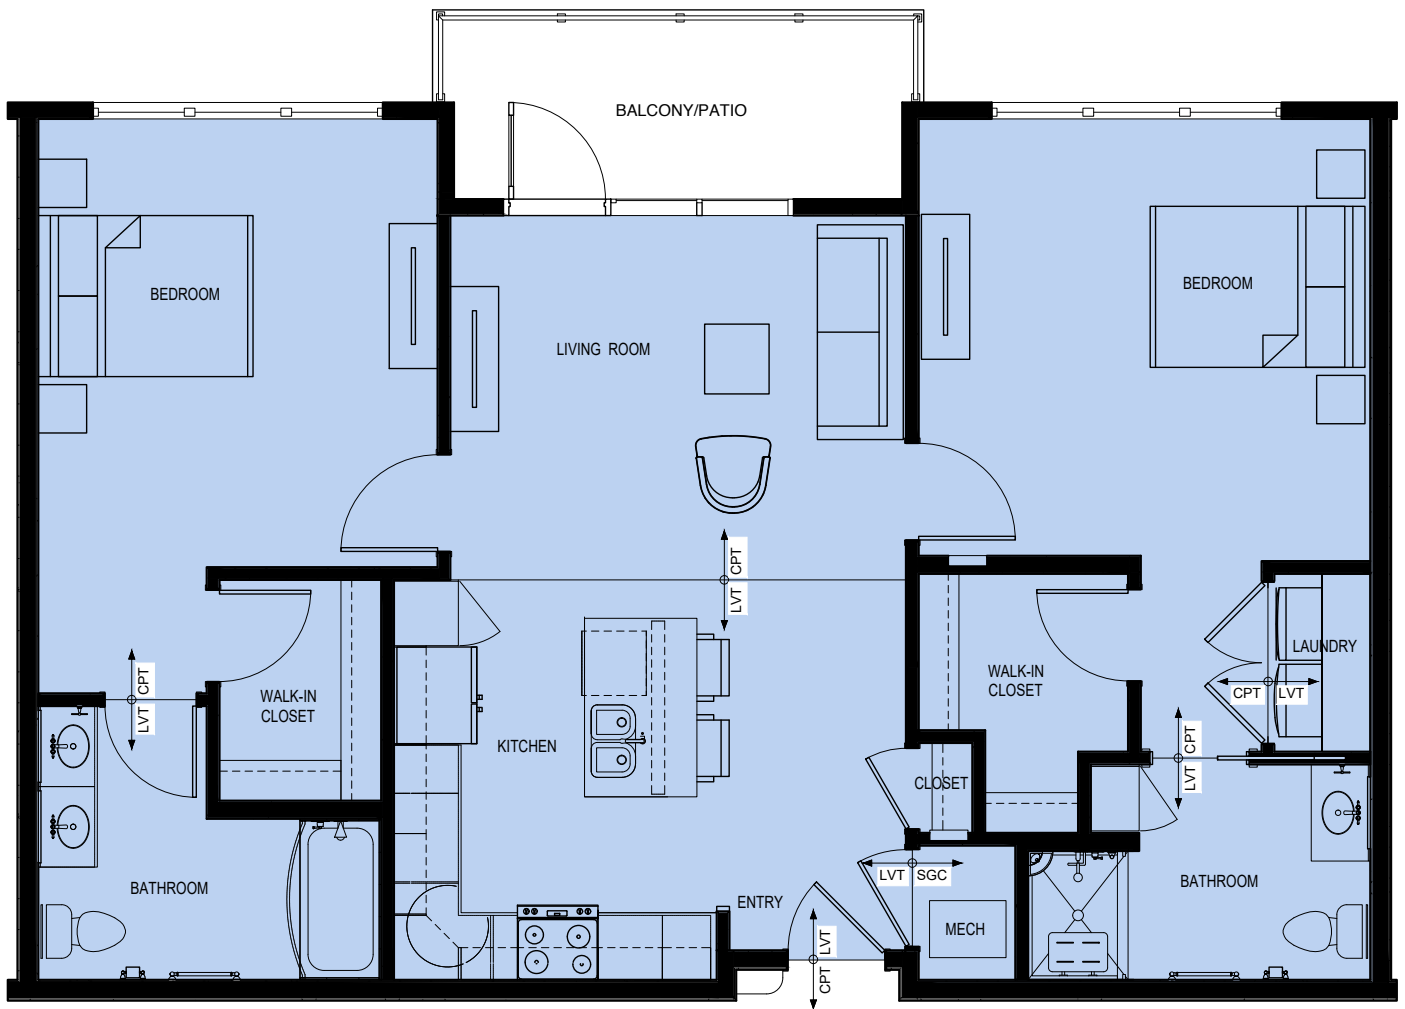

INDEPENDENT LIVING

● **Argyll** - One-bedroom Studio Apartment (665 sq. ft.)

NOTE: Only 1 available in this style

INDEPENDENT LIVING

● Berwick - One-bedroom Apartment (725 sq. ft.)

INDEPENDENT LIVING

● Dunbarton - One-bedroom with Den Apartment (915 sq. ft.)

INDEPENDENT LIVING

● **Edinburgh** - Two-bedroom Apartment (1120 sq. ft.)

INDEPENDENT LIVING

● **Edinburgh** - Two-bedroom with Two Showers (1120 sq. ft.)

INDEPENDENT LIVING

● **Highland** - Two-bedroom with Sunroom (1475 sq. ft.)