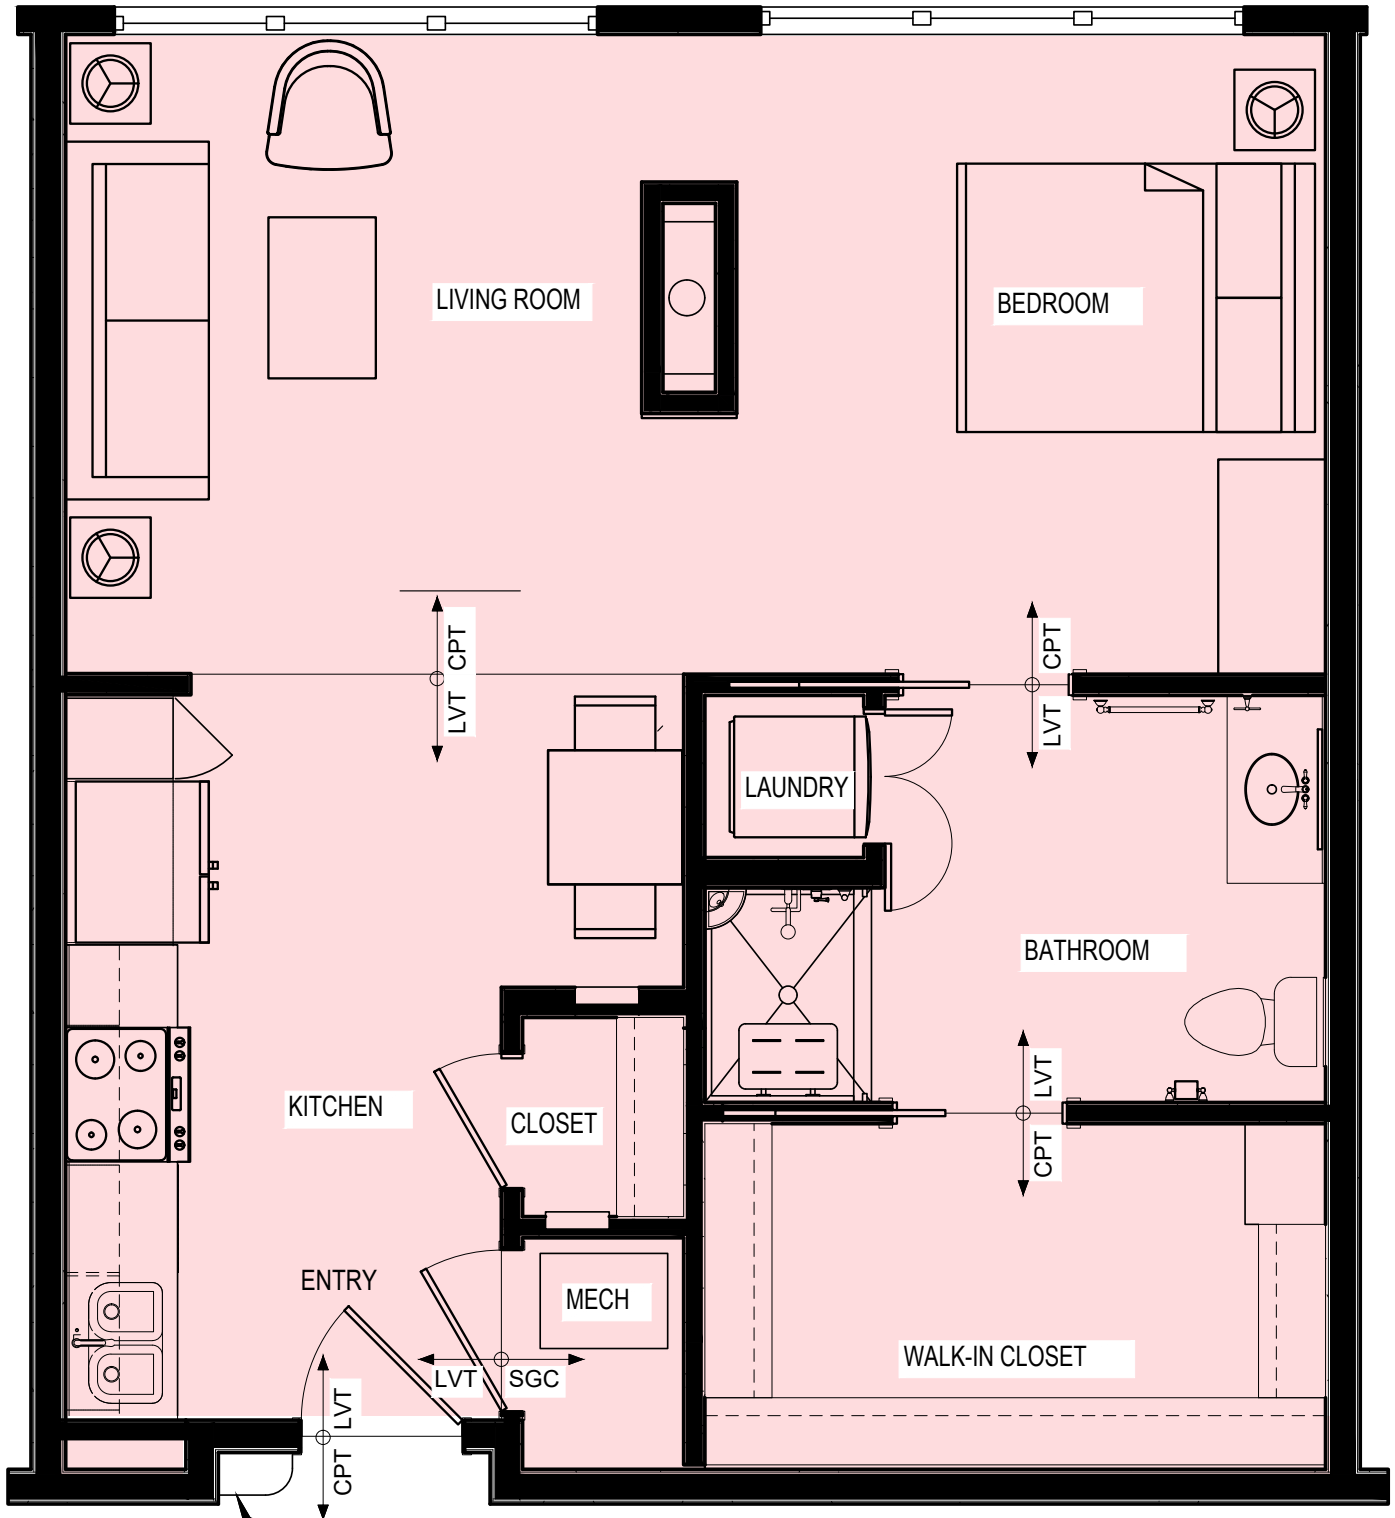

INDEPENDENT LIVING

● **Argyll** - One-bedroom Studio Apartment (665 sq. ft.)

NOTE: Only 1 available in this style

INDEPENDENT LIVING

● Berwick - One-bedroom Apartment (725 sq. ft.)

INDEPENDENT LIVING

● Dunbarton - One-bedroom with Den Apartment (915 sq. ft.)

INDEPENDENT LIVING

● **Edinburgh** - Two-bedroom Apartment (1120 sq. ft.)

INDEPENDENT LIVING

● **Edinburgh** - Two-bedroom with Two Showers (1120 sq. ft.)

INDEPENDENT LIVING

● **Highland** - Two-bedroom with Sunroom (1475 sq. ft.)