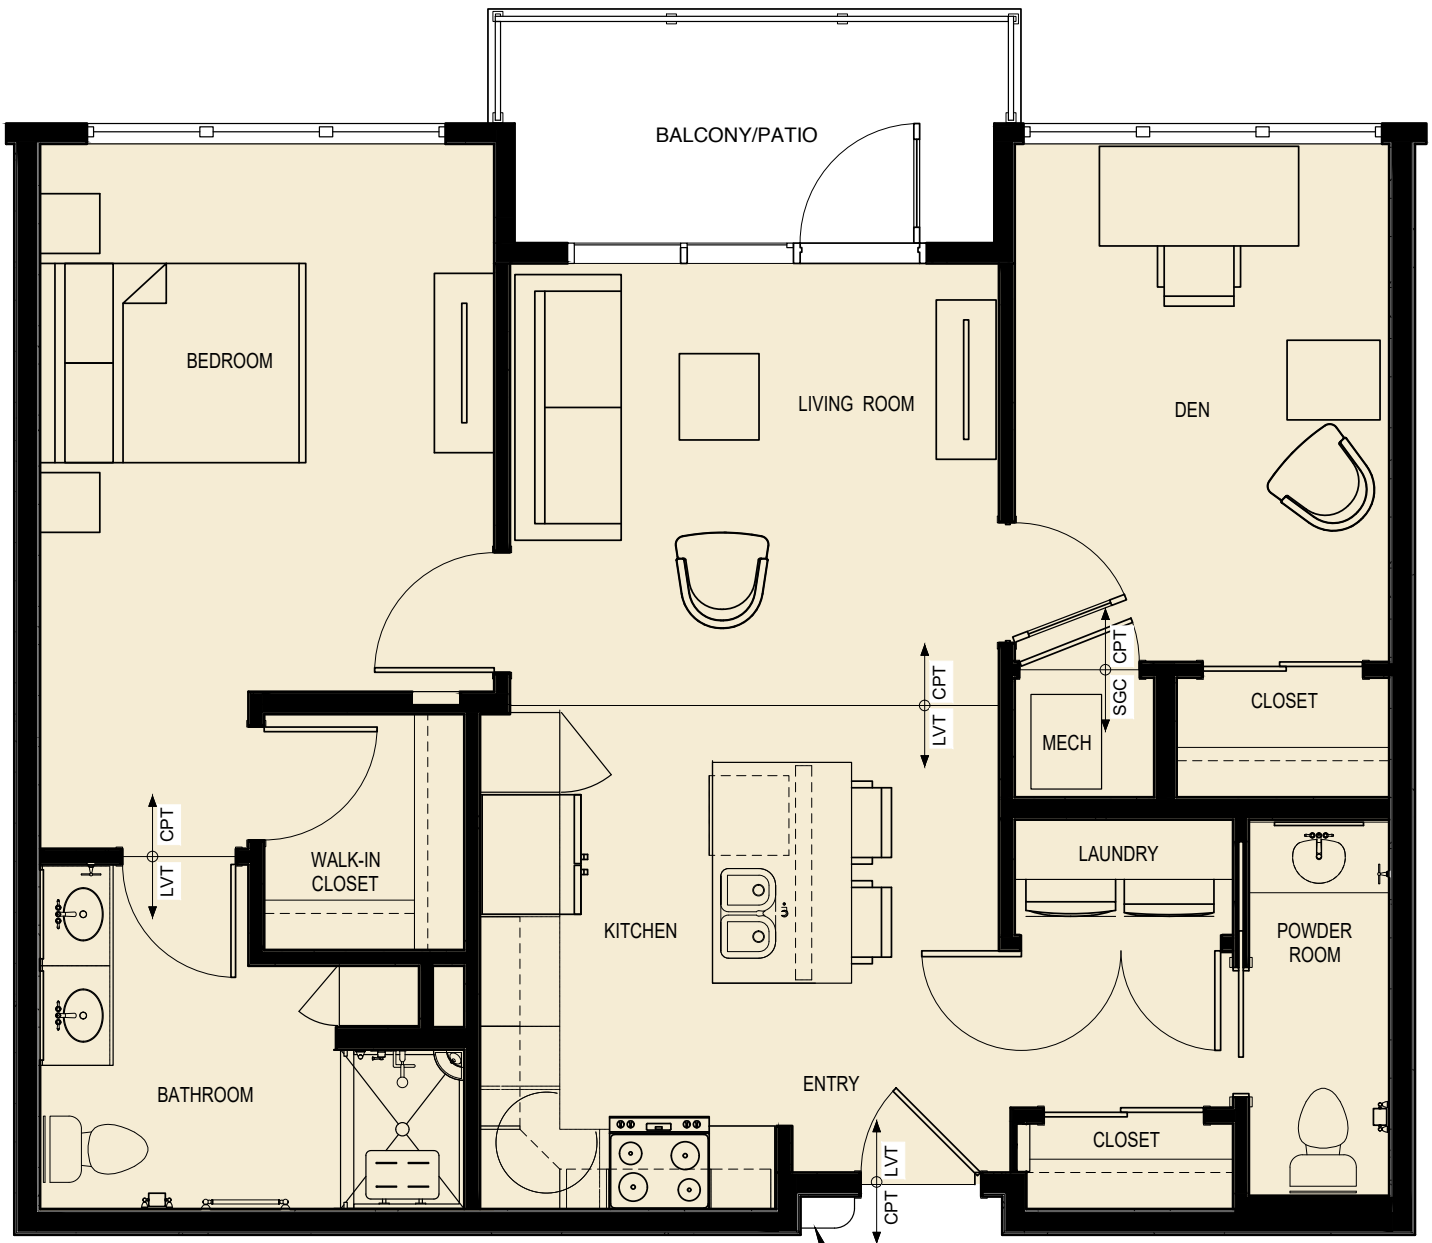

INDEPENDENT LIVING

● **Argyll** - One-bedroom Studio Apartment (665 sq. ft.)

NOTE: Only 1 available in this style

INDEPENDENT LIVING

● Berwick - One-bedroom Apartment (725 sq. ft.)

INDEPENDENT LIVING

● Dunbarton - One-bedroom with Den Apartment (915 sq. ft.)

INDEPENDENT LIVING

● **Edinburgh** - Two-bedroom Apartment (1120 sq. ft.)

INDEPENDENT LIVING

● **Edinburgh** - Two-bedroom with Two Showers (1120 sq. ft.)

INDEPENDENT LIVING

● **Highland** - Two-bedroom with Sunroom (1475 sq. ft.)