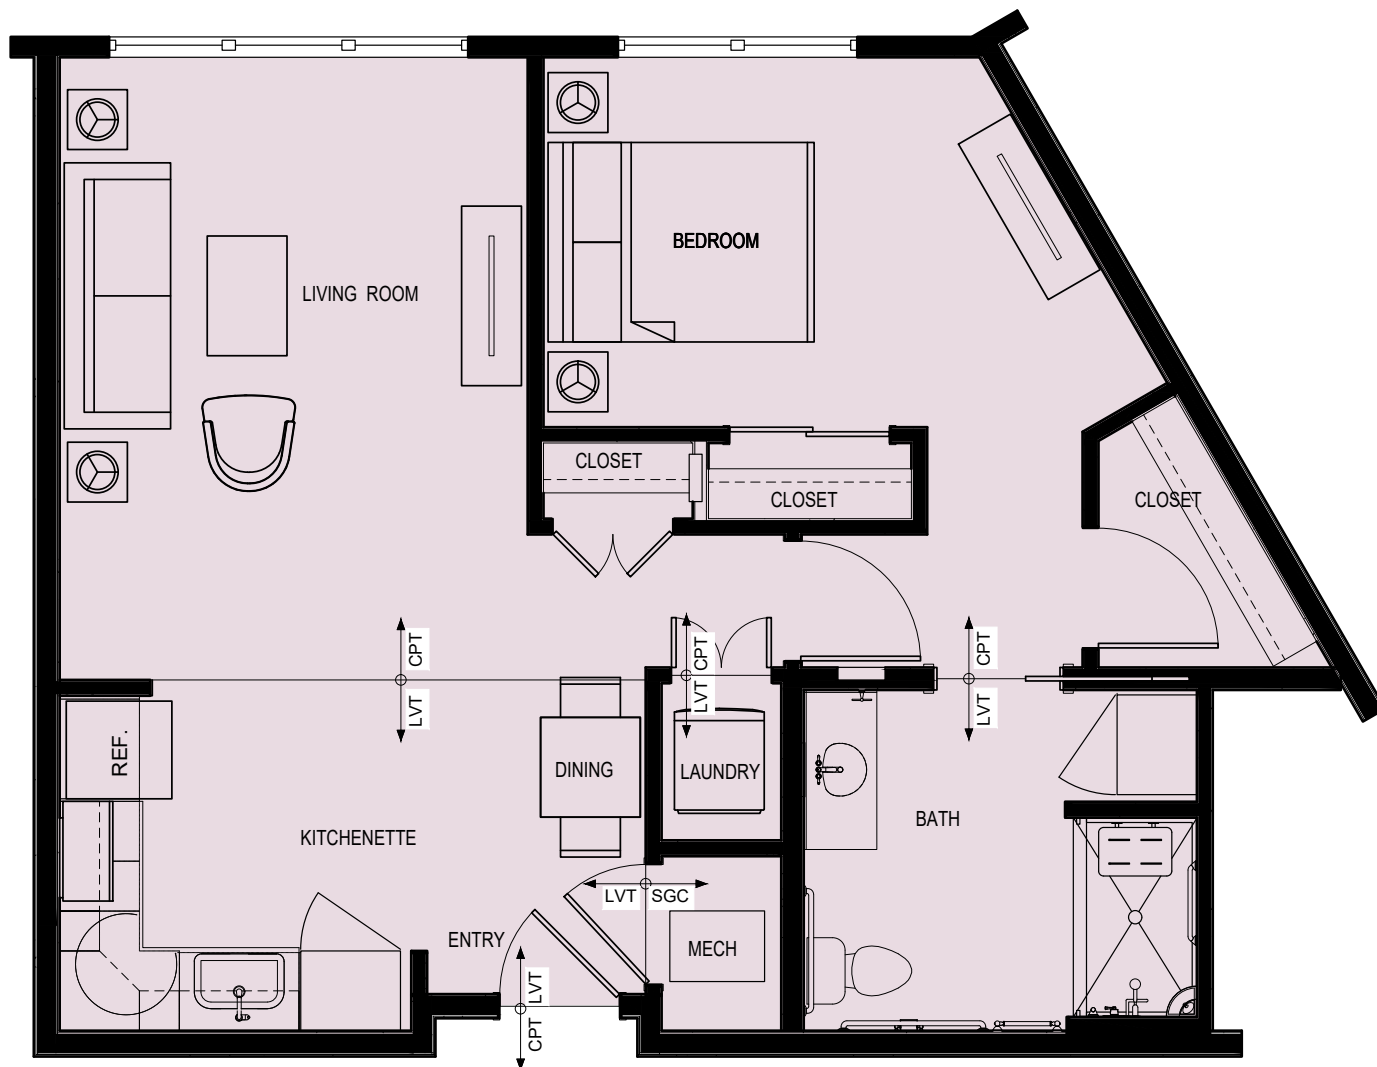

ASSISTED LIVING

● **Aberdeen** - One-bedroom Open Suite (605 sq. ft.)

ASSISTED LIVING

● Dundee - One-bedroom Apartment (605 sq. ft.)

ASSISTED LIVING

● **Fife** - One-bedroom Corner Apartment (825 sq. ft.)

NOTE: Only 1 available in this style

ASSISTED LIVING

● **Haddington** - One-bedroom Corner Apartment (720 sq. ft.)

NOTE: Only 1 available in this style

ASSISTED LIVING

● **Ross - Two-bedroom Apartment (910 sq. ft.)**

● Glasgow - Studio Apartment (385 sq. ft.)