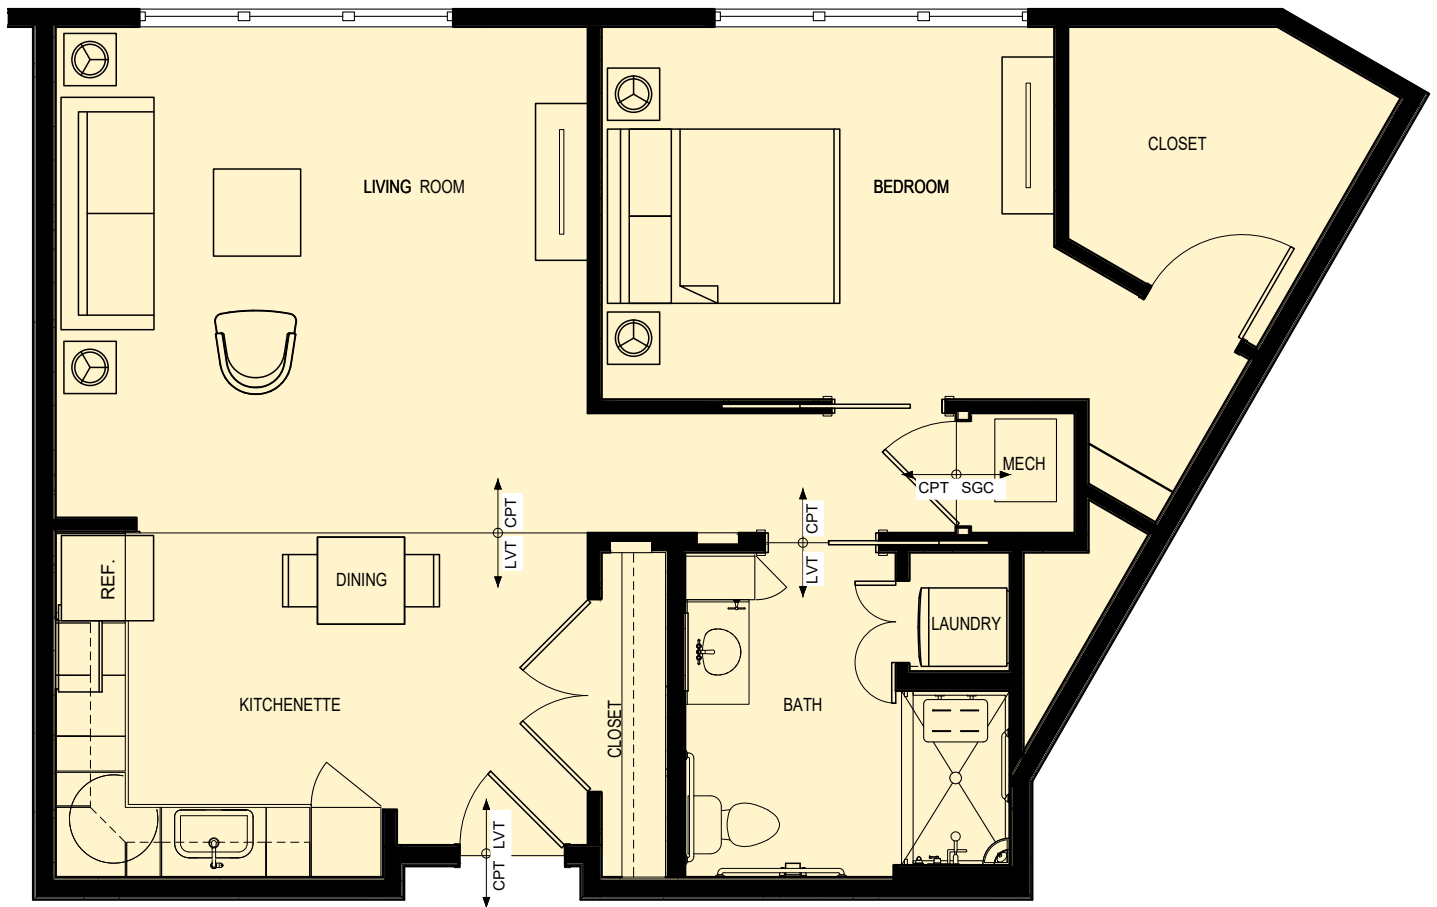

ASSISTED LIVING

● **Aberdeen** - One-bedroom Open Suite (605 sq. ft.)

ASSISTED LIVING

● Dundee - One-bedroom Apartment (605 sq. ft.)

ASSISTED LIVING

● **Fife** - One-bedroom Corner Apartment (825 sq. ft.)

NOTE: Only 1 available in this style

ASSISTED LIVING

● **Haddington** - One-bedroom Corner Apartment (720 sq. ft.)

NOTE: Only 1 available in this style

ASSISTED LIVING

● **Ross - Two-bedroom Apartment (910 sq. ft.)**

● Glasgow - Studio Apartment (385 sq. ft.)