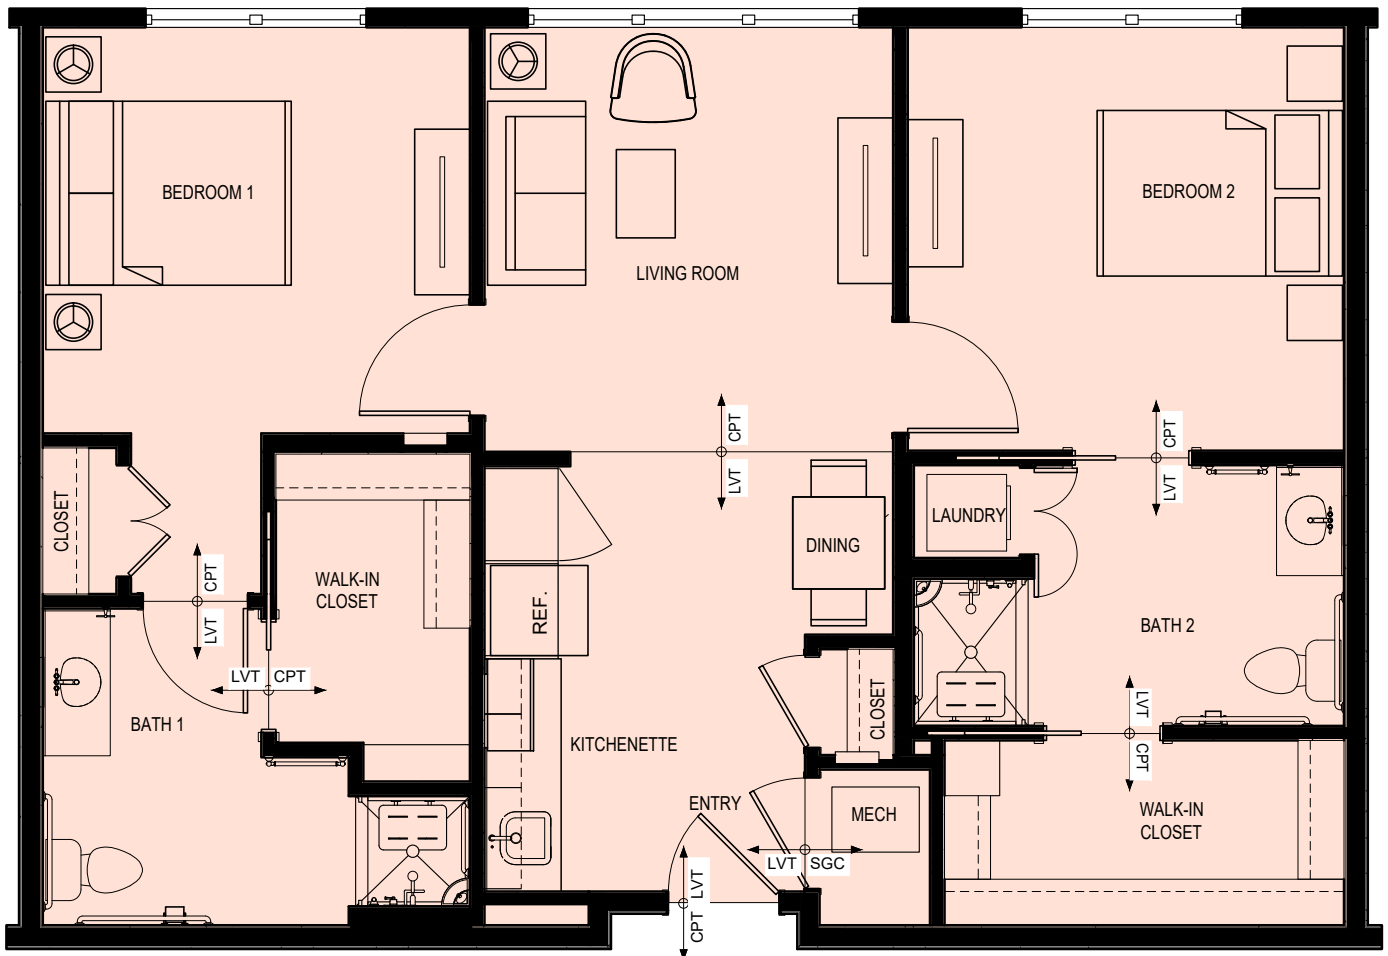

ASSISTED LIVING

● **Aberdeen** - One-bedroom Open Suite (605 sq. ft.)

ASSISTED LIVING

● Dundee - One-bedroom Apartment (605 sq. ft.)

ASSISTED LIVING

● **Fife** - One-bedroom Corner Apartment (825 sq. ft.)

NOTE: Only 1 available in this style

ASSISTED LIVING

● **Haddington** - One-bedroom Corner Apartment (720 sq. ft.)

NOTE: Only 1 available in this style

ASSISTED LIVING

● **Ross - Two-bedroom Apartment (910 sq. ft.)**

● Glasgow - Studio Apartment (385 sq. ft.)