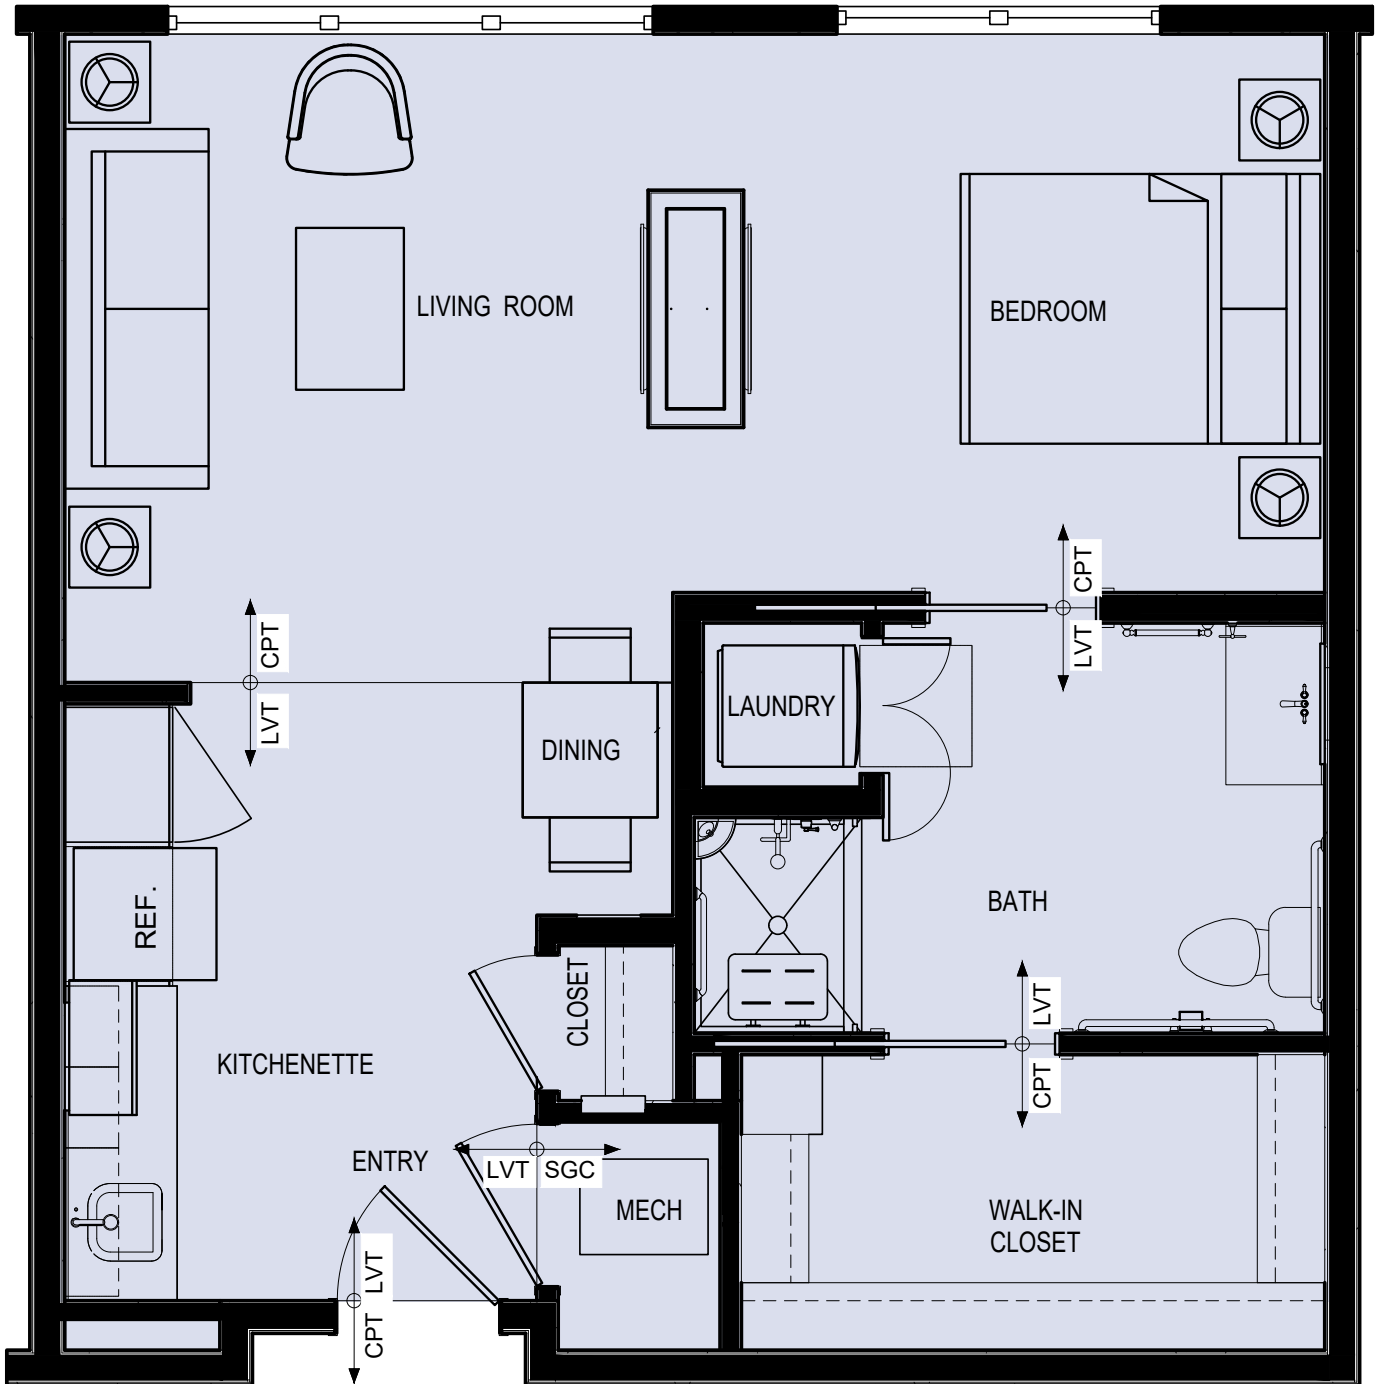

ASSISTED LIVING

● **Aberdeen** - One-bedroom Open Suite (605 sq. ft.)

ASSISTED LIVING

● Dundee - One-bedroom Apartment (605 sq. ft.)

ASSISTED LIVING

● **Fife** - One-bedroom Corner Apartment (825 sq. ft.)

NOTE: Only 1 available in this style

ASSISTED LIVING

● **Haddington** - One-bedroom Corner Apartment (720 sq. ft.)

NOTE: Only 1 available in this style

ASSISTED LIVING

● **Ross - Two-bedroom Apartment (910 sq. ft.)**

● Glasgow - Studio Apartment (385 sq. ft.)