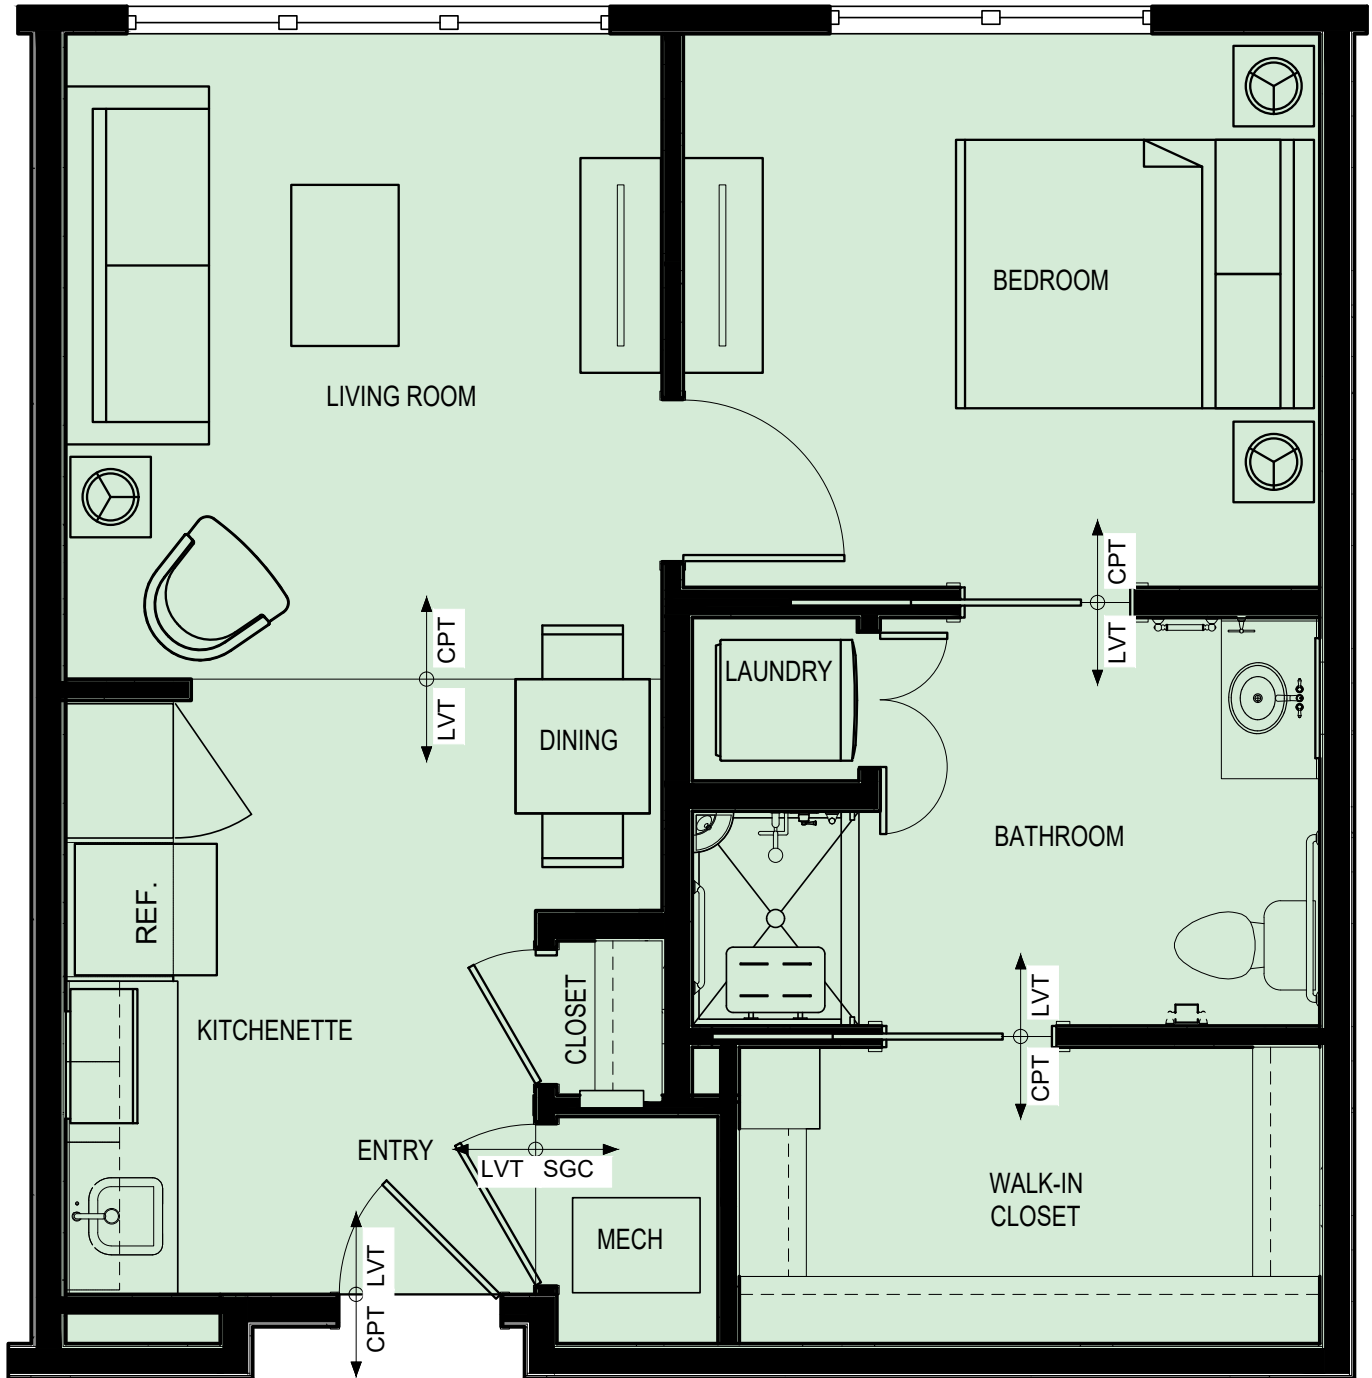

ASSISTED LIVING

● **Aberdeen** - One-bedroom Open Suite (605 sq. ft.)

ASSISTED LIVING

● Dundee - One-bedroom Apartment (605 sq. ft.)

ASSISTED LIVING

● **Fife** - One-bedroom Corner Apartment (825 sq. ft.)

NOTE: Only 1 available in this style

ASSISTED LIVING

● **Haddington** - One-bedroom Corner Apartment (720 sq. ft.)

NOTE: Only 1 available in this style

ASSISTED LIVING

● **Ross - Two-bedroom Apartment (910 sq. ft.)**

● Glasgow - Studio Apartment (385 sq. ft.)