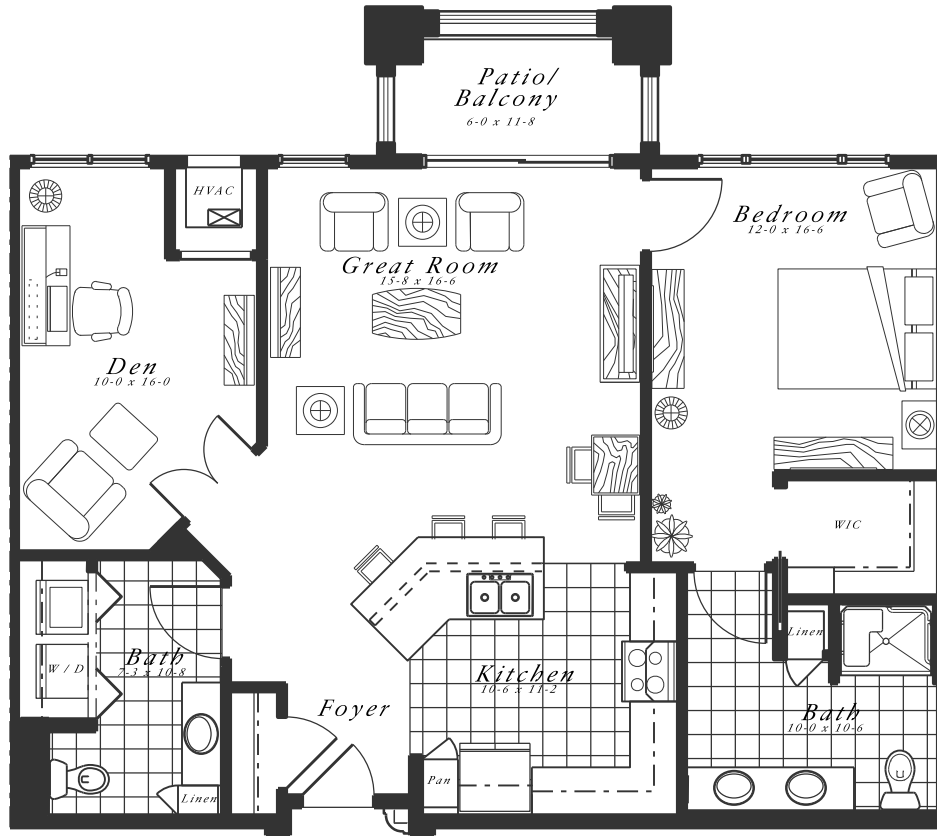

Hillcrest
Country Estates
GRAND LODGE

Buckingham
One Bedroom Apartment
782 Sq. Ft.

Hillcrest
Country Estates
GRAND LODGE

Cambridge
One Bedroom Corner Apartment
942 Sq. Ft.

Hillcrest
Country Estates
GRAND LODGE

Durham

*One Bedroom Plus Den Apartment
1088 Sq. Ft.*

Hillcrest
Country Estates
GRAND LODGE

Essex 'A'
Two Bedroom Apartment
1088 Sq. Ft.

Hillcrest
Country Estates
GRAND LODGE

Gloucester

*Two Bedroom Corner Apartment
1130 Sq. Ft.*

Hillcrest
Country Estates
GRAND LODGE

Hampshire
Two Bedroom Apartment
1160 Sq. Ft.

Hillcrest
Country Estates
GRAND LODGE

Kent

*Two Bedroom Deluxe Apartment
1393 Sq. Ft.*