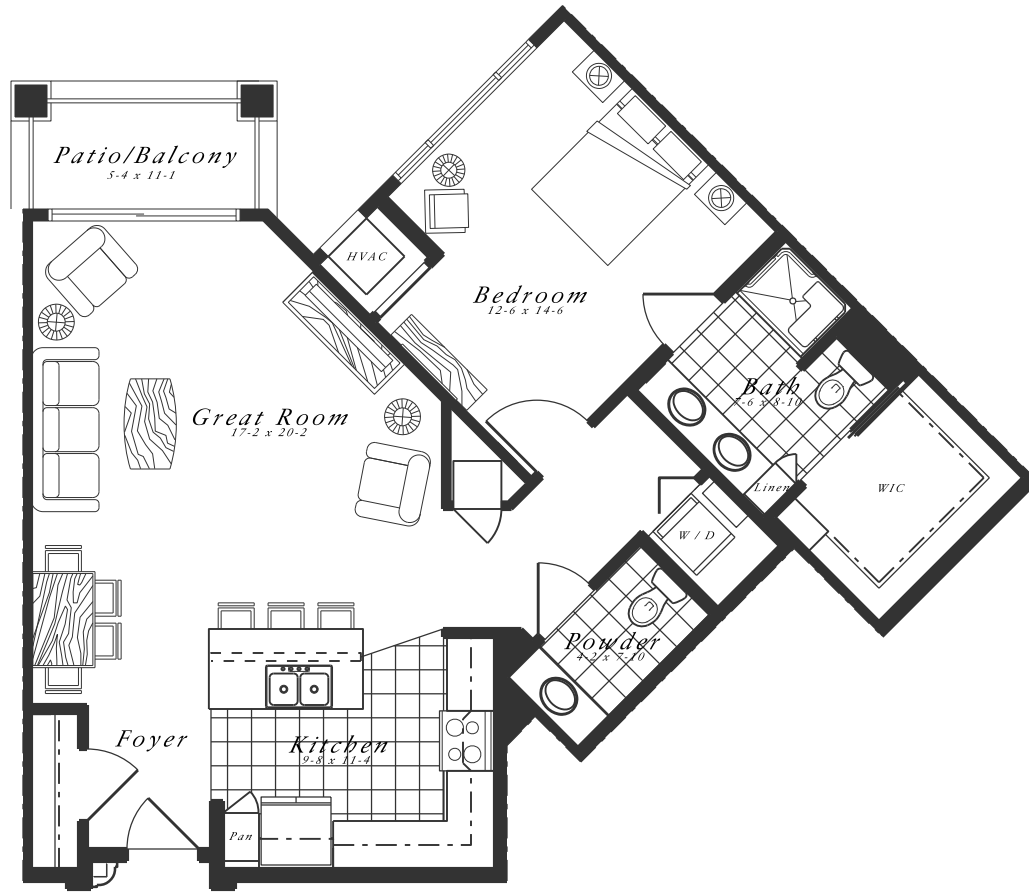

Hillcrest
Country Estates
GRAND LODGE

Buckingham
One Bedroom Apartment
782 Sq. Ft.

Hillcrest
Country Estates
GRAND LODGE

Cambridge
One Bedroom Corner Apartment
942 Sq. Ft.

Hillcrest
Country Estates
GRAND LODGE

Durham

*One Bedroom Plus Den Apartment
1088 Sq. Ft.*

Hillcrest
Country Estates
GRAND LODGE

Essex 'A'
Two Bedroom Apartment
1088 Sq. Ft.

Hillcrest
Country Estates
GRAND LODGE

Gloucester

*Two Bedroom Corner Apartment
1130 Sq. Ft.*

Hillcrest
Country Estates
GRAND LODGE

Hampshire
Two Bedroom Apartment
1160 Sq. Ft.

Hillcrest
Country Estates
GRAND LODGE

Kent

*Two Bedroom Deluxe Apartment
1393 Sq. Ft.*