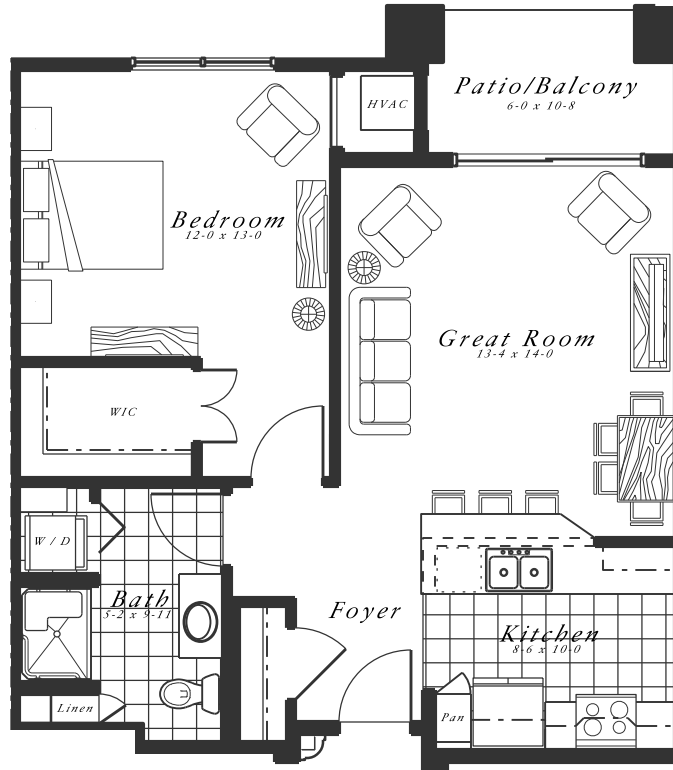

Hillcrest
Country Estates
GRAND LODGE

Buckingham
One Bedroom Apartment
782 Sq. Ft.

Hillcrest
Country Estates
GRAND LODGE

Cambridge
One Bedroom Corner Apartment
942 Sq. Ft.

Hillcrest
Country Estates
GRAND LODGE

Durham

*One Bedroom Plus Den Apartment
1088 Sq. Ft.*

Hillcrest
Country Estates
GRAND LODGE

Essex 'A'
Two Bedroom Apartment
1088 Sq. Ft.

Hillcrest
Country Estates
GRAND LODGE

Gloucester

*Two Bedroom Corner Apartment
1130 Sq. Ft.*

Hillcrest
Country Estates
GRAND LODGE

Hampshire
Two Bedroom Apartment
1160 Sq. Ft.

Hillcrest
Country Estates
GRAND LODGE

Kent

*Two Bedroom Deluxe Apartment
1393 Sq. Ft.*