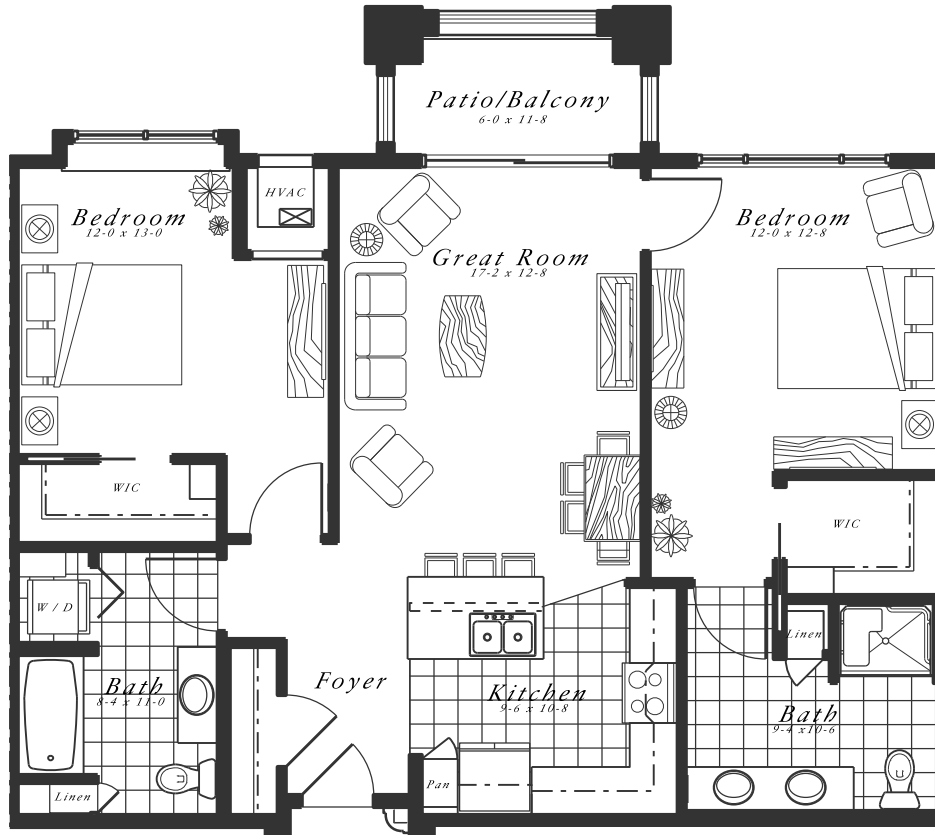

Hillcrest
Country Estates
GRAND LODGE

Buckingham
One Bedroom Apartment
782 Sq. Ft.

Hillcrest
Country Estates
GRAND LODGE

Cambridge
One Bedroom Corner Apartment
942 Sq. Ft.

Hillcrest
Country Estates
GRAND LODGE

Durham

*One Bedroom Plus Den Apartment
1088 Sq. Ft.*

Hillcrest
Country Estates
GRAND LODGE

Essex 'A'
Two Bedroom Apartment
1088 Sq. Ft.

Hillcrest
Country Estates
GRAND LODGE

Gloucester

*Two Bedroom Corner Apartment
1130 Sq. Ft.*

Hillcrest
Country Estates
GRAND LODGE

Hampshire
Two Bedroom Apartment
1160 Sq. Ft.

Hillcrest
Country Estates
GRAND LODGE

Kent

*Two Bedroom Deluxe Apartment
1393 Sq. Ft.*