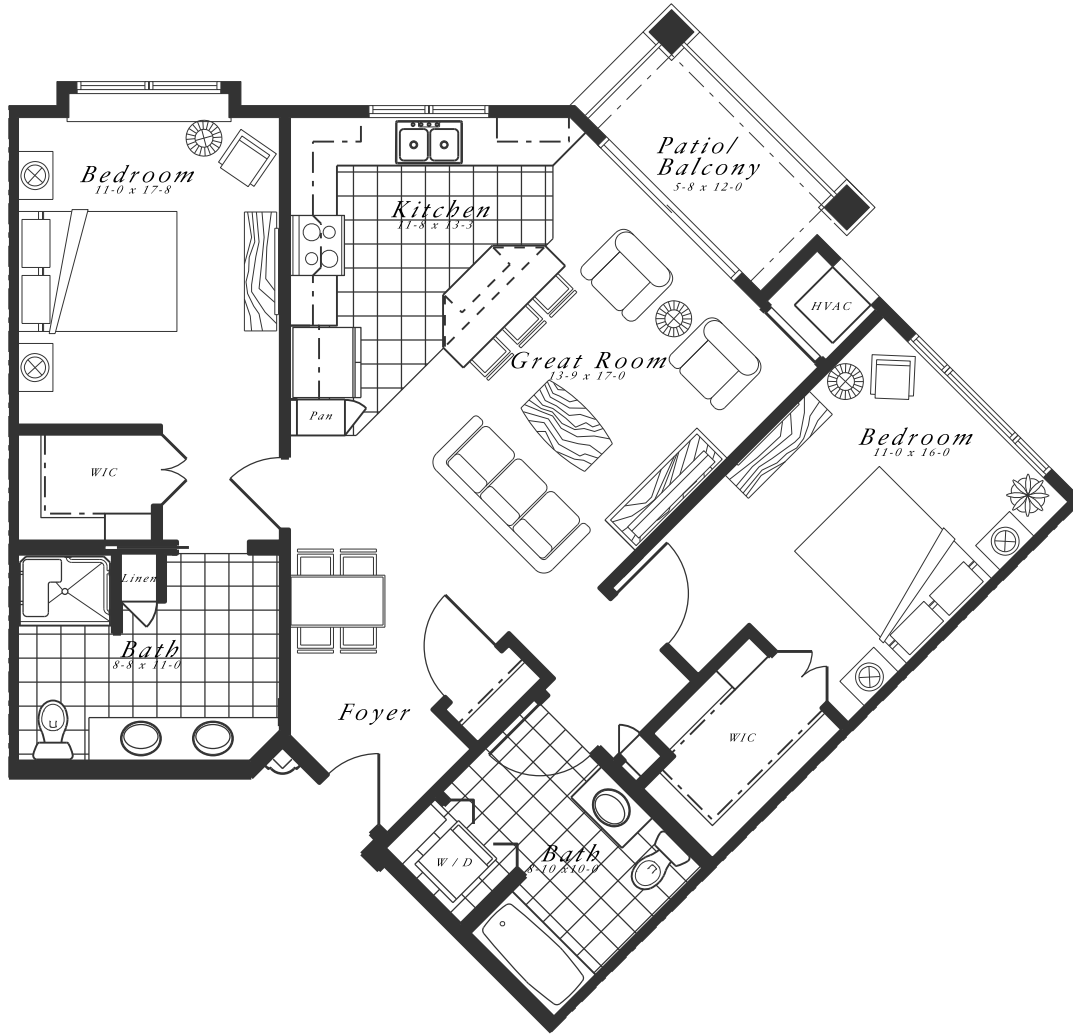

Hillcrest
Country Estates
GRAND LODGE

Buckingham
One Bedroom Apartment
782 Sq. Ft.

Hillcrest
Country Estates
GRAND LODGE

Cambridge
One Bedroom Corner Apartment
942 Sq. Ft.

Hillcrest
Country Estates
GRAND LODGE

Durham

*One Bedroom Plus Den Apartment
1088 Sq. Ft.*

Hillcrest
Country Estates
GRAND LODGE

Essex 'A'
Two Bedroom Apartment
1088 Sq. Ft.

Hillcrest
Country Estates
GRAND LODGE

Gloucester

*Two Bedroom Corner Apartment
1130 Sq. Ft.*

Hillcrest
Country Estates
GRAND LODGE

Hampshire
Two Bedroom Apartment
1160 Sq. Ft.

Hillcrest
Country Estates
GRAND LODGE

Kent

*Two Bedroom Deluxe Apartment
1393 Sq. Ft.*