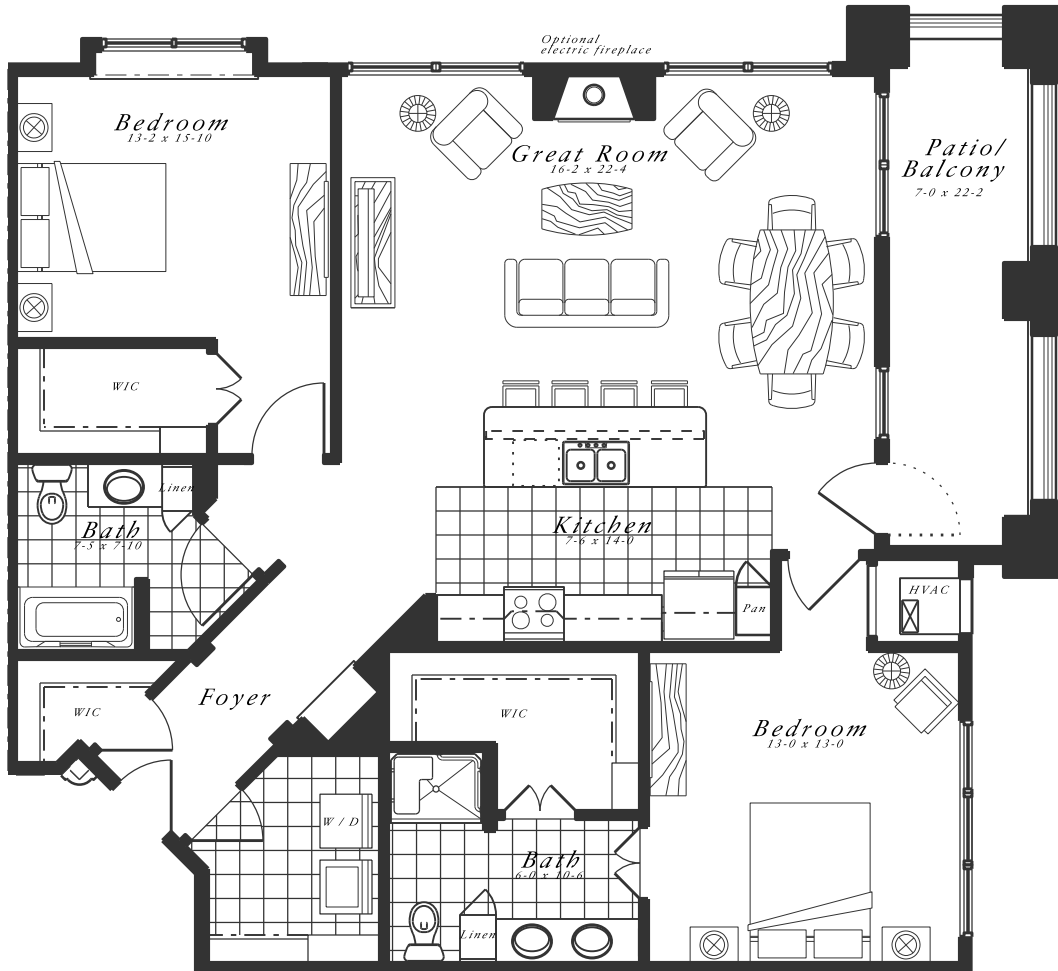

Hillcrest
Country Estates
GRAND LODGE

Buckingham
One Bedroom Apartment
782 Sq. Ft.

Hillcrest
Country Estates
GRAND LODGE

Cambridge
One Bedroom Corner Apartment
942 Sq. Ft.

Hillcrest
Country Estates
GRAND LODGE

Durham

*One Bedroom Plus Den Apartment
1088 Sq. Ft.*

Hillcrest
Country Estates
GRAND LODGE

Essex 'A'
Two Bedroom Apartment
1088 Sq. Ft.

Hillcrest
Country Estates
GRAND LODGE

Gloucester

*Two Bedroom Corner Apartment
1130 Sq. Ft.*

Hillcrest
Country Estates
GRAND LODGE

Hampshire
Two Bedroom Apartment
1160 Sq. Ft.

Hillcrest
Country Estates
GRAND LODGE

Kent

*Two Bedroom Deluxe Apartment
1393 Sq. Ft.*