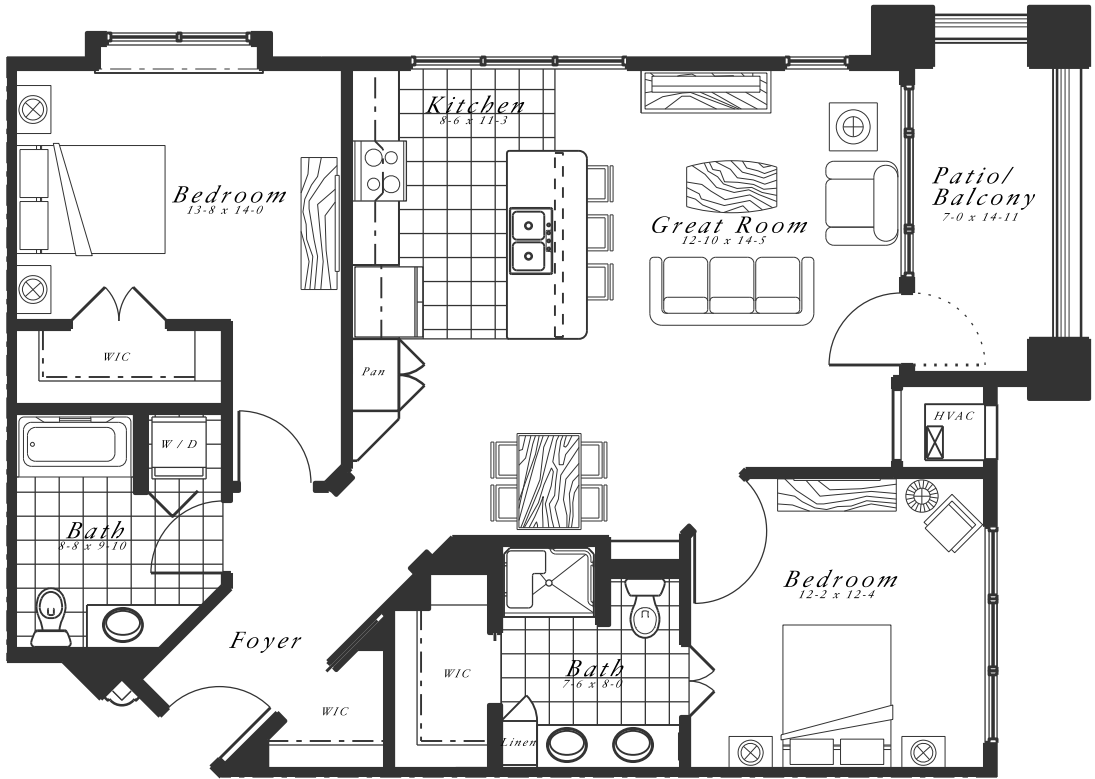

Hillcrest
Country Estates
GRAND LODGE

Buckingham
One Bedroom Apartment
782 Sq. Ft.

Hillcrest
Country Estates
GRAND LODGE

Cambridge
One Bedroom Corner Apartment
942 Sq. Ft.

Hillcrest
Country Estates
GRAND LODGE

Durham

*One Bedroom Plus Den Apartment
1088 Sq. Ft.*

Hillcrest
Country Estates
GRAND LODGE

Essex 'A'
Two Bedroom Apartment
1088 Sq. Ft.

Hillcrest
Country Estates
GRAND LODGE

Gloucester

*Two Bedroom Corner Apartment
1130 Sq. Ft.*

Hillcrest
Country Estates
GRAND LODGE

Hampshire
Two Bedroom Apartment
1160 Sq. Ft.

Hillcrest
Country Estates
GRAND LODGE

Kent

*Two Bedroom Deluxe Apartment
1393 Sq. Ft.*