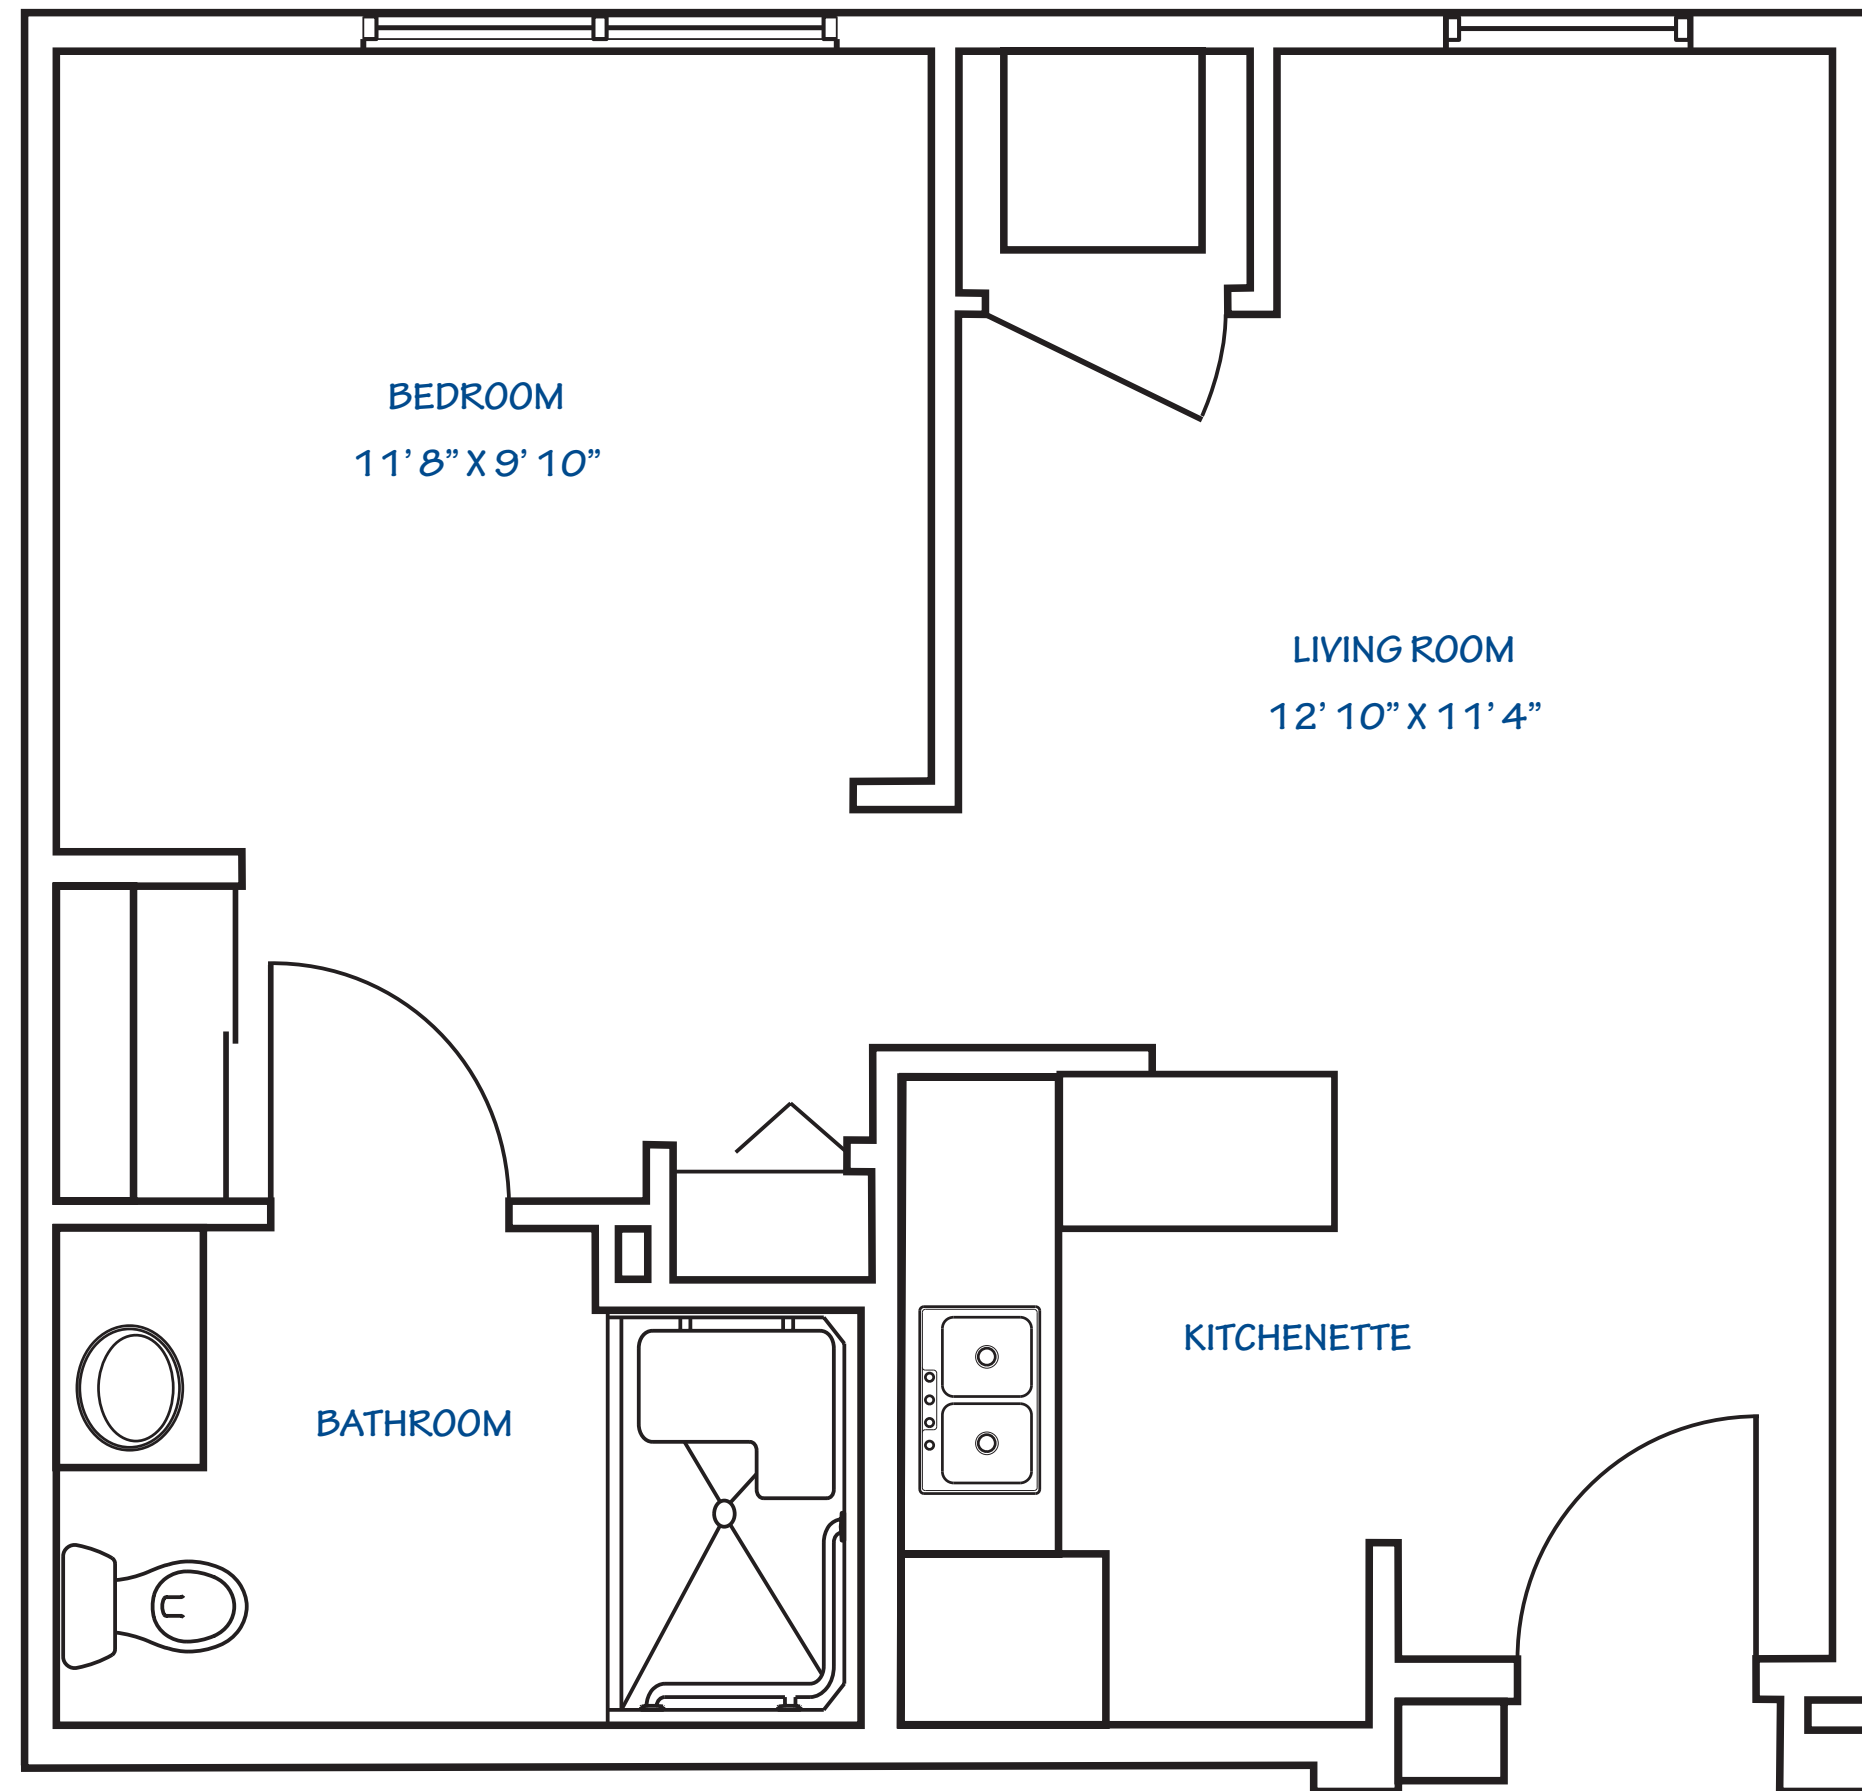

Hillcrest
Country Estates
GRAND LODGE

SUSSEX
One Bedroom
Apartment
502 sq. ft.

Floorplans subject to
slight architectural revisions.

Hillcrest
Country Estates
GRAND LODGE

WESTMORLAND
Two Bedroom
Apartment
755 sq. ft.

Floorplans subject to
slight architectural revisions.