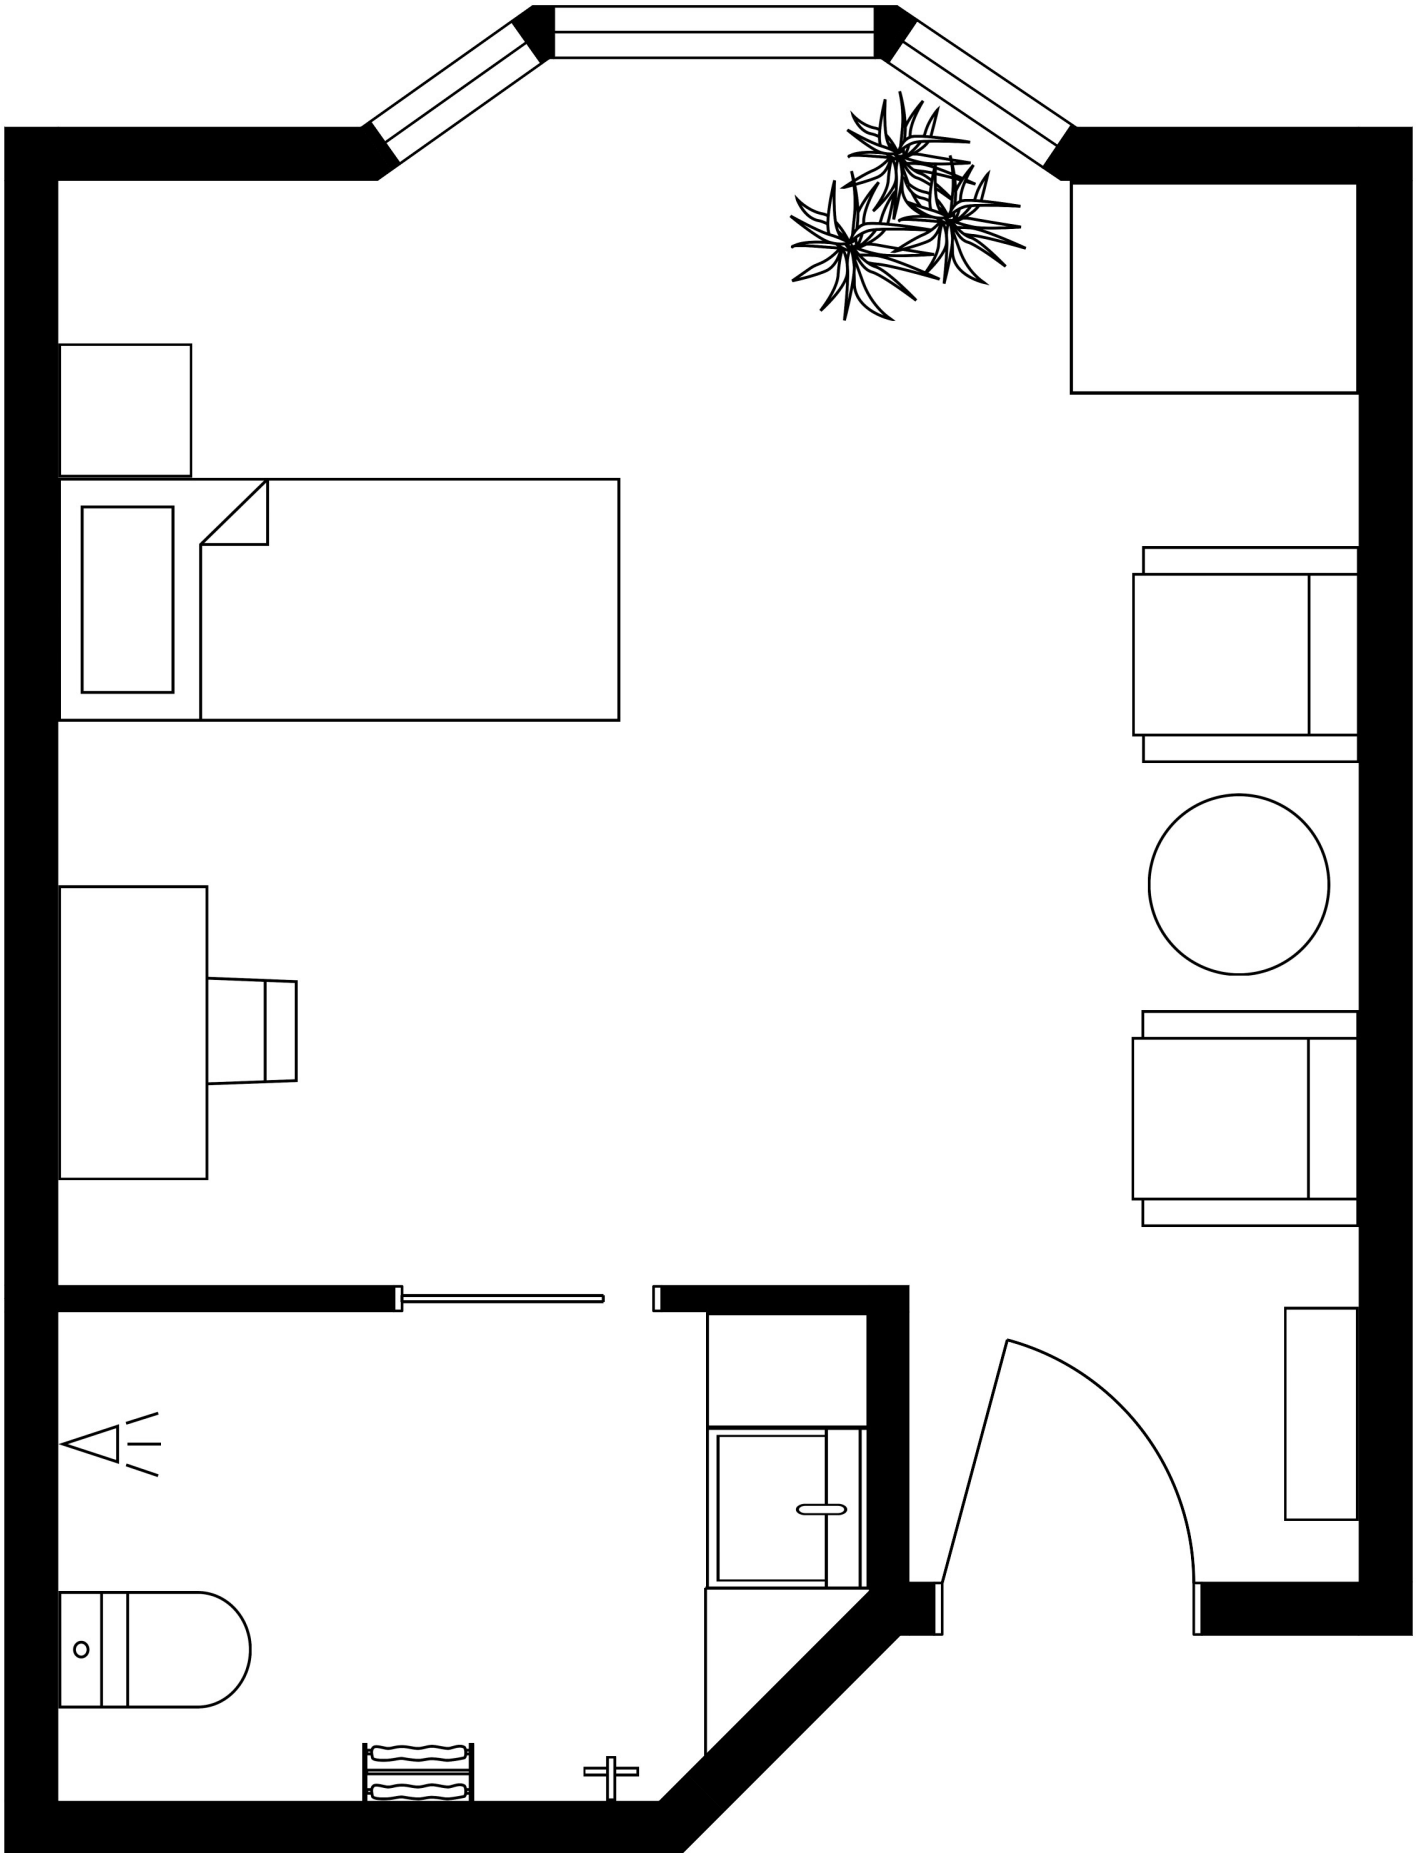

CROSSINGS

Memory Care Standard Studio — 235 ft^{3*}

*Square footage may vary based on apartment location. Drawings may not be to scale and are representations only.

GREUNTHNER

Memory Care Suite with Shower — 325 ft^{3*}

*Square footage may vary based on apartment location. Drawings may not be to scale and are representations only.

Bedroom