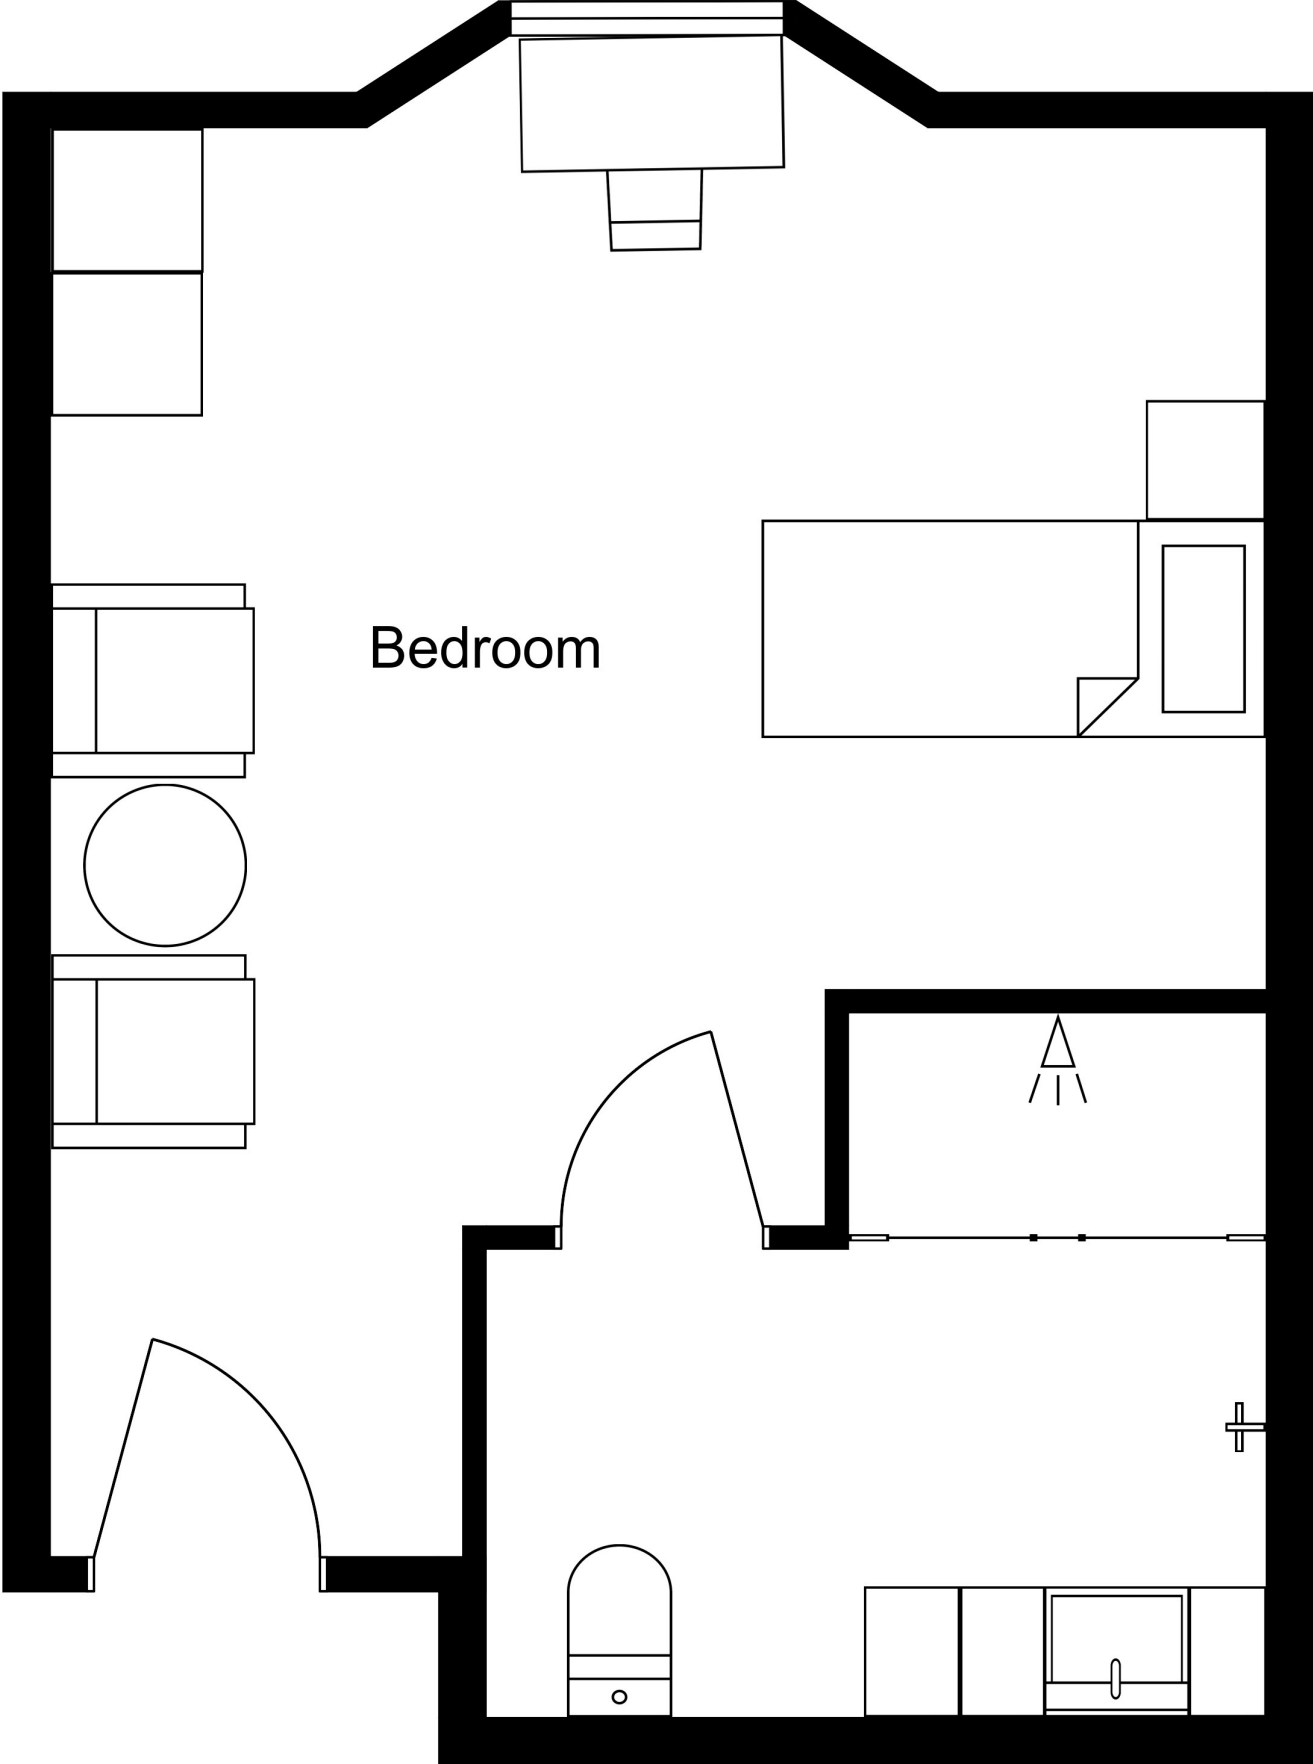

CROSSINGS

Memory Care Standard Studio — 235 ft^{3*}

*Square footage may vary based on apartment location. Drawings may not be to scale and are representations only.

GREUNTHNER

Memory Care Suite with Shower — 325 ft^{3*}

*Square footage may vary based on apartment location. Drawings may not be to scale and are representations only.

Bedroom